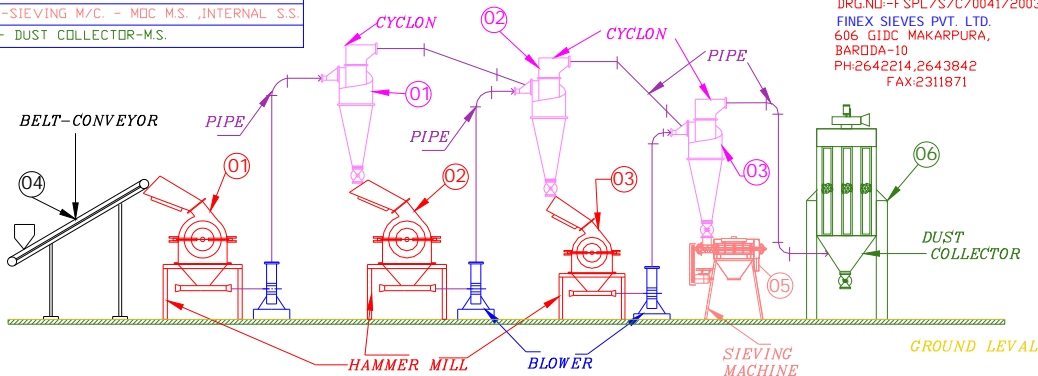

SPICE GRINDING PLANT

MATERIAL DESCRIPTION
HM 01,02,03 - MDC M.S. , INTRENAL S.S.
CYCLONE 01,02,03 / PIPE - S.S.(STAINLESS STEEL)
04-BELT CONVEYOR-MDC M.S.
05-SIEVING M/C - MDC M.S. ,INTERNAL S.S.
06- DUST COLLECTOR-M.S.

DRG.NO:-FSPL/S/C/0041/2003
FINEX SIEVES PVT. LTD.
606 GIDC MAKARPURA,
BARODA-10
PH:2642214,2643842
FAX:2311871

FOUNDATION & PLANT - 15 M LG. X 12M WIDE X 10 M HIGHT